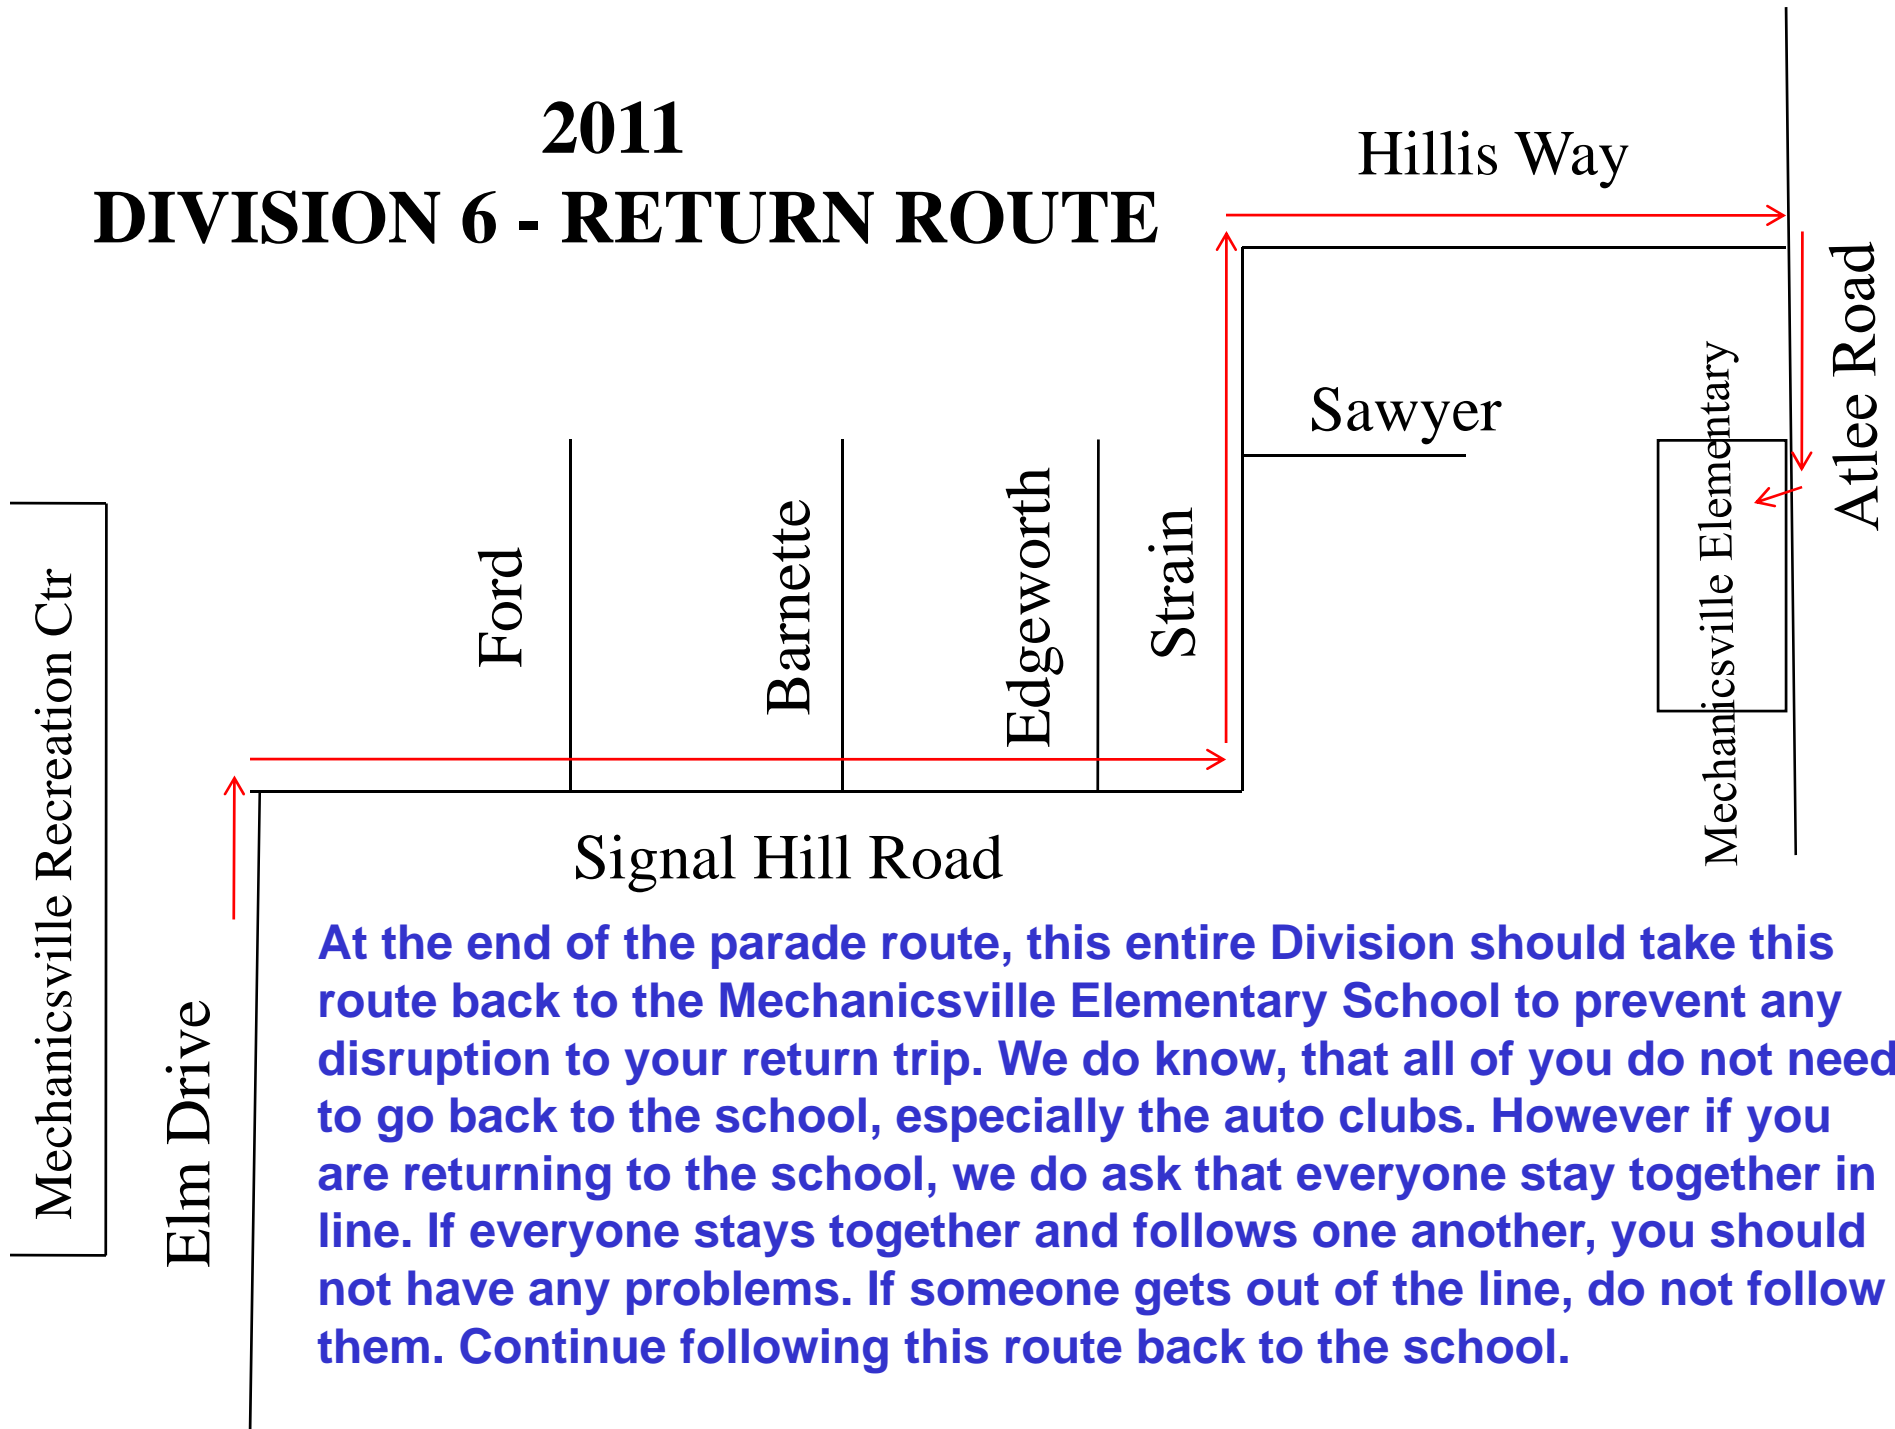

2011

DIVISION 6 - RETURN ROUTE

At the end of the parade route, this entire Division should take this route back to the Mechanicsville Elementary School to prevent any disruption to your return trip. We do know, that all of you do not need to go back to the school, especially the auto clubs. However if you are returning to the school, we do ask that everyone stay together in line. If everyone stays together and follows one another, you should not have any problems. If someone gets out of the line, do not follow them. Continue following this route back to the school.