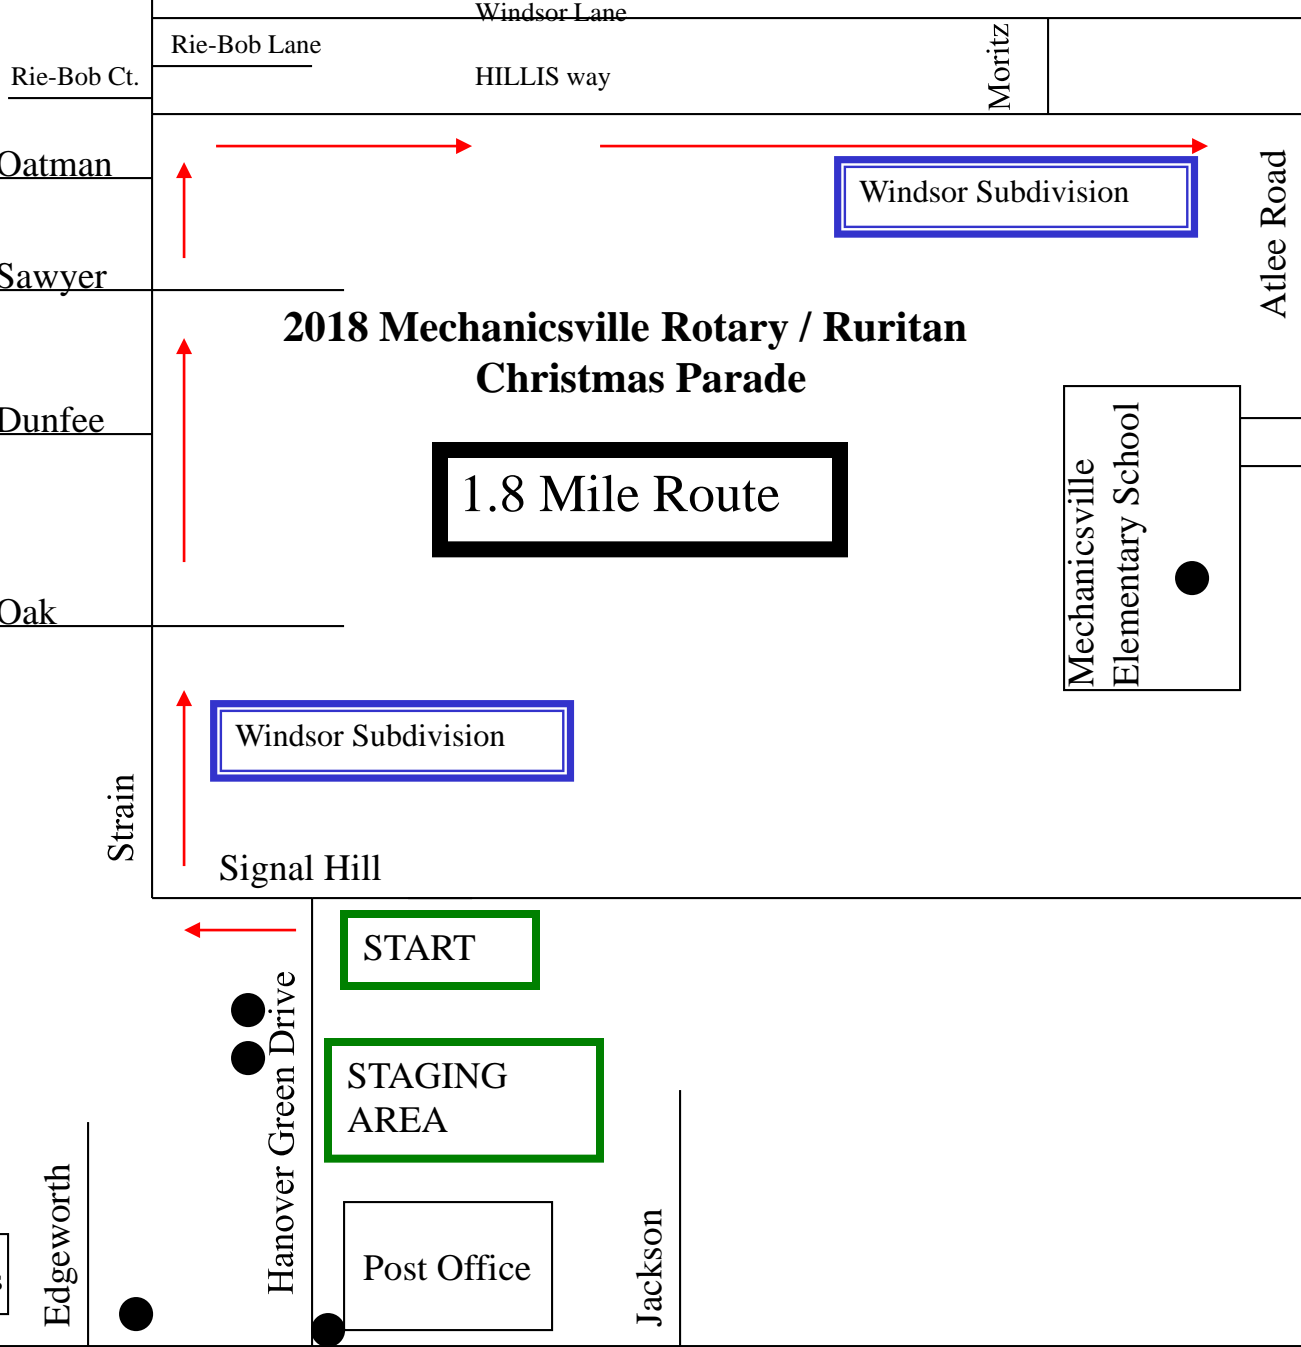

Relief Stations

MRA

Elm drive

FINISH

Windsor Lane  
Rie-Bob Lane  
Rie-Bob Ct.  
HILLIS way  
Moritz

Oatman

Sawyer

Dunfee

Oak

Strain

Hanover Green Drive

Edgeworth

START

STAGING AREA

Post Office

Jackson

Mechanicsville Turnpike

Windsor Subdivision

Mechanicsville Elementary School

Atlee Road

7-11